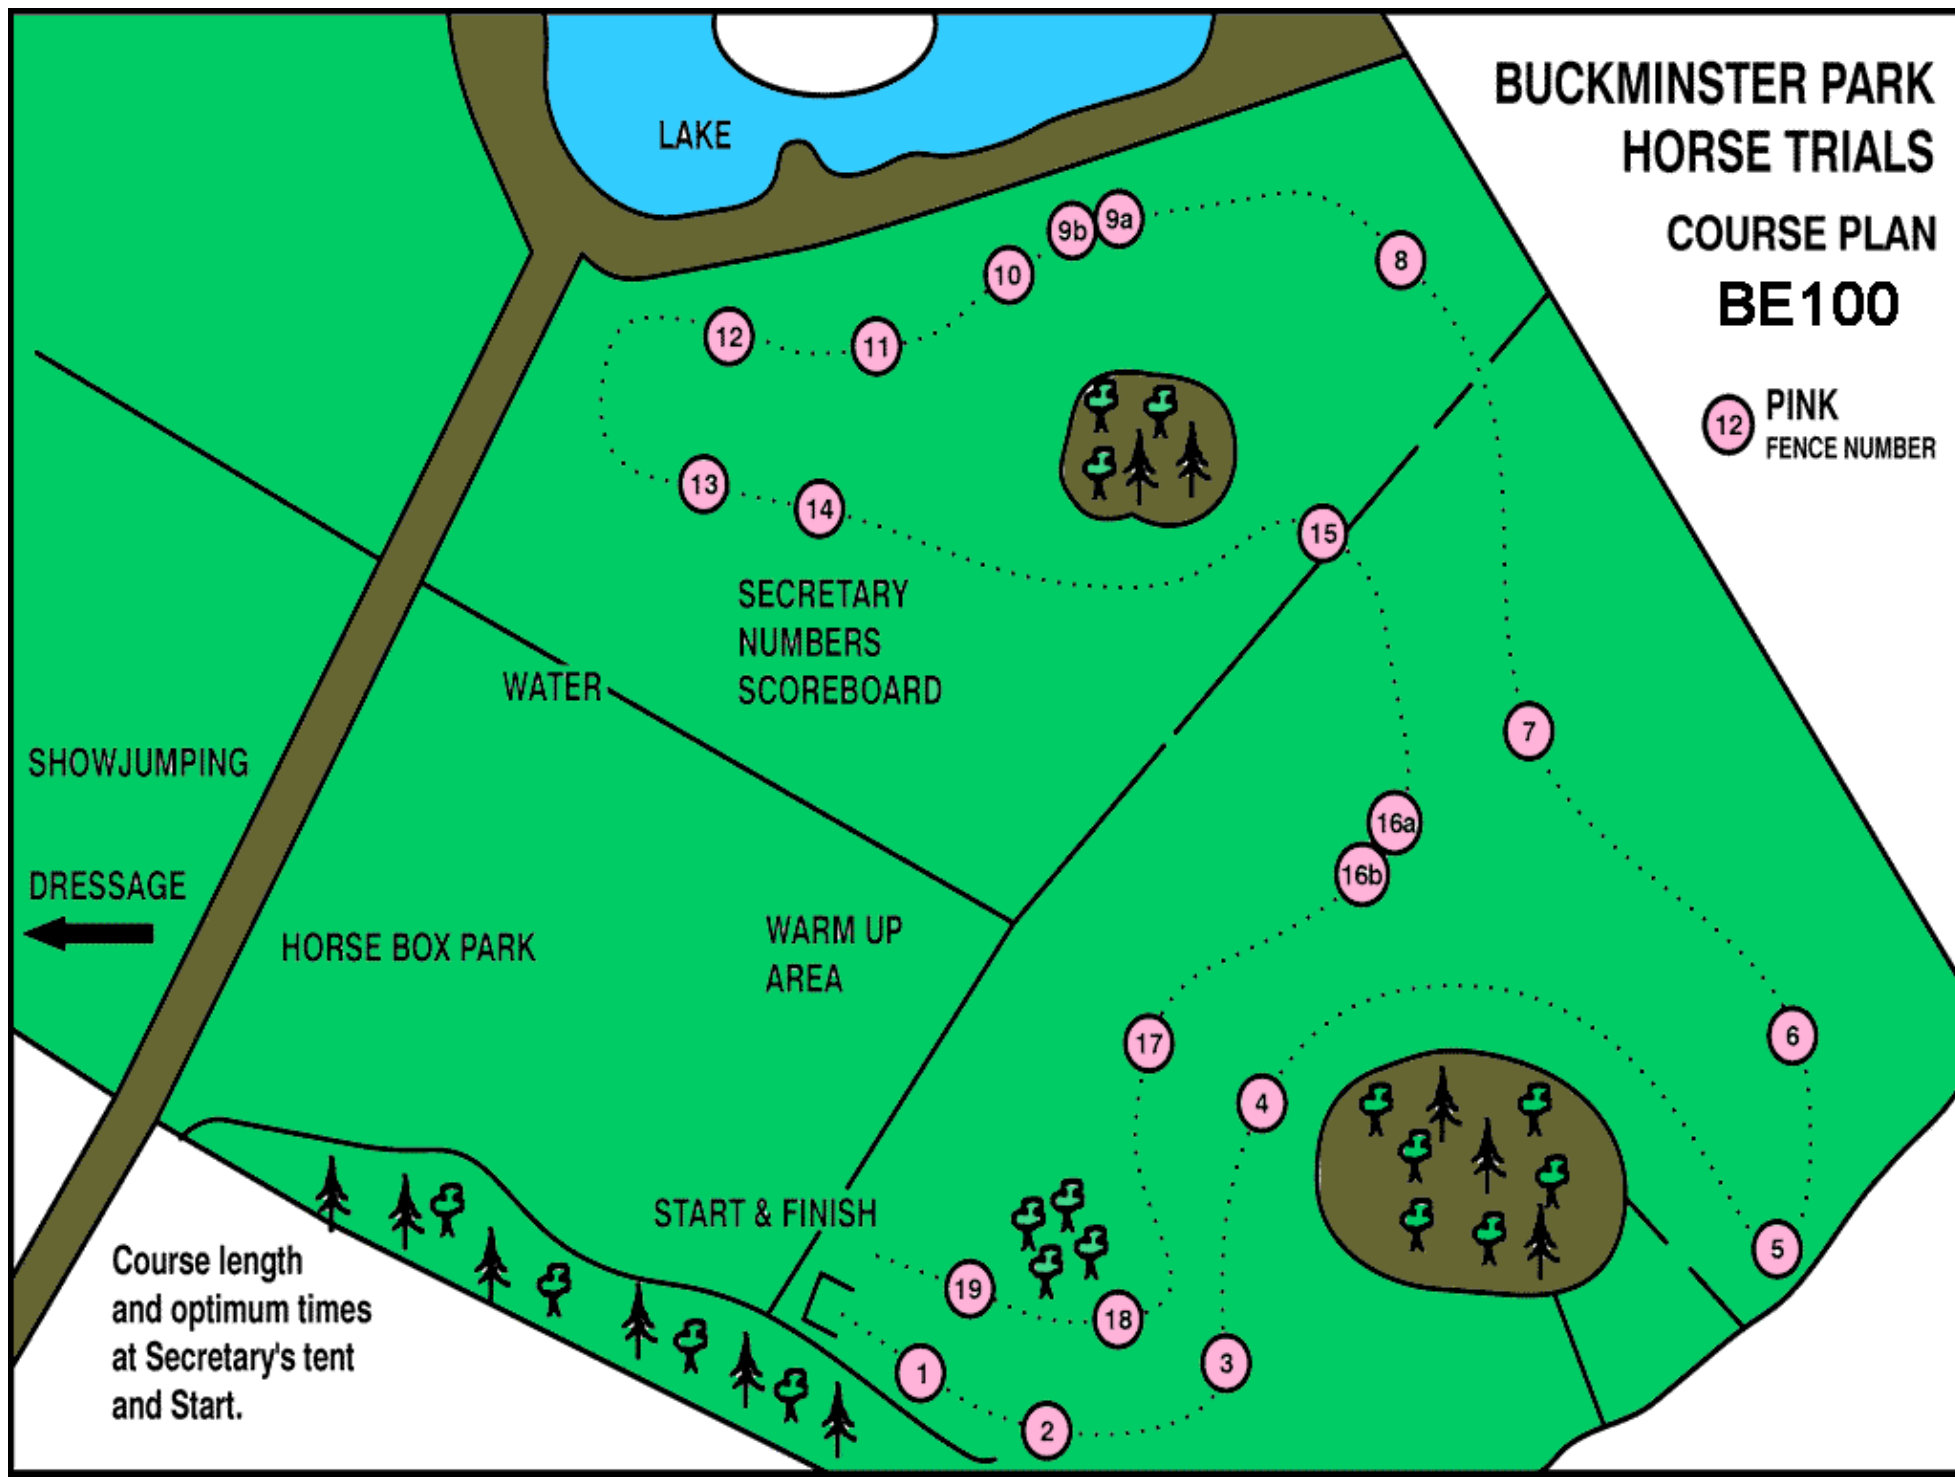

# BUCKMINSTER PARK HORSE TRIALS COURSE PLAN BE100

12 PINK  
FENCE NUMBER

SHOWJUMPING  
DRESSAGE  
←

HORSE BOX PARK

WARM UP  
AREA

START & FINISH

Course length  
and optimum times  
at Secretary's tent  
and Start.